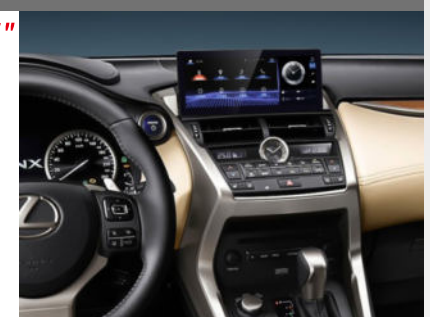

Lexus NX (ORIGINAL WITH KNOB)
雷克萨斯NX 2014-2016 10.25" (原车旋钮版)

10.25"