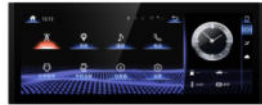

12.3"

Lexus ES  
雷克萨斯ES 2022 12.3"

12.3"

Lexus GS (ORIGINAL WITH JOYSTICK)  
雷克萨斯GS 2012-2016 12.3" (原车鼠标版)

10.25"

Lexus IS (ORIGINAL WITH JOYSTICK)  
雷克萨斯IS 2013-2017 10.25" (原车鼠标版)

10.25"

Lexus IS (ORIGINAL WITH KNOB)  
雷克萨斯IS 2013-2017 10.25" (原车旋钮版)