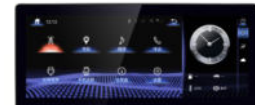

Lexus NX (ORIGINAL WITH KNOB)
雷克萨斯NX 2014-2016 10.25" (原车旋钮版)

10.25"